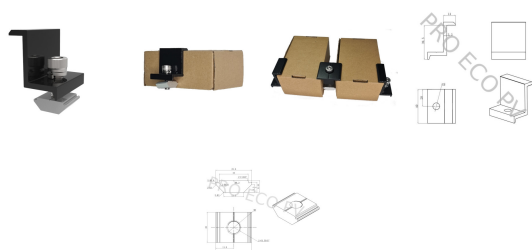

## End clamp 40mm black + CR1 screw

Price: **3.80 PLN** gross

**3.80 PLN** for szt.

Referention number: **MO-TP-EC-1-40-B**

Condition:: **New**

Quantity: 492 pcs.

### Information:

**End clamp 40mm silver + mounting screw for CR1 profiles**

## Full product description

**End clamp 40mm silver + mounting screw for CR1 profiles**