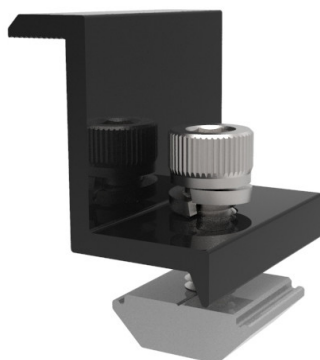

## End clamp 40mm black + CR1 screw

Price: **3.80 PLN** gross

**3.80 PLN** for szt.

Referention number: **MO-TP-EC-1-40-B**

Condition:: **New**

Quantity: 492 pcs.

### Information:

**End clamp 40mm silver + mounting screw for CR1 profiles**

## Full product description

**End clamp 40mm silver + mounting screw for CR1 profiles**